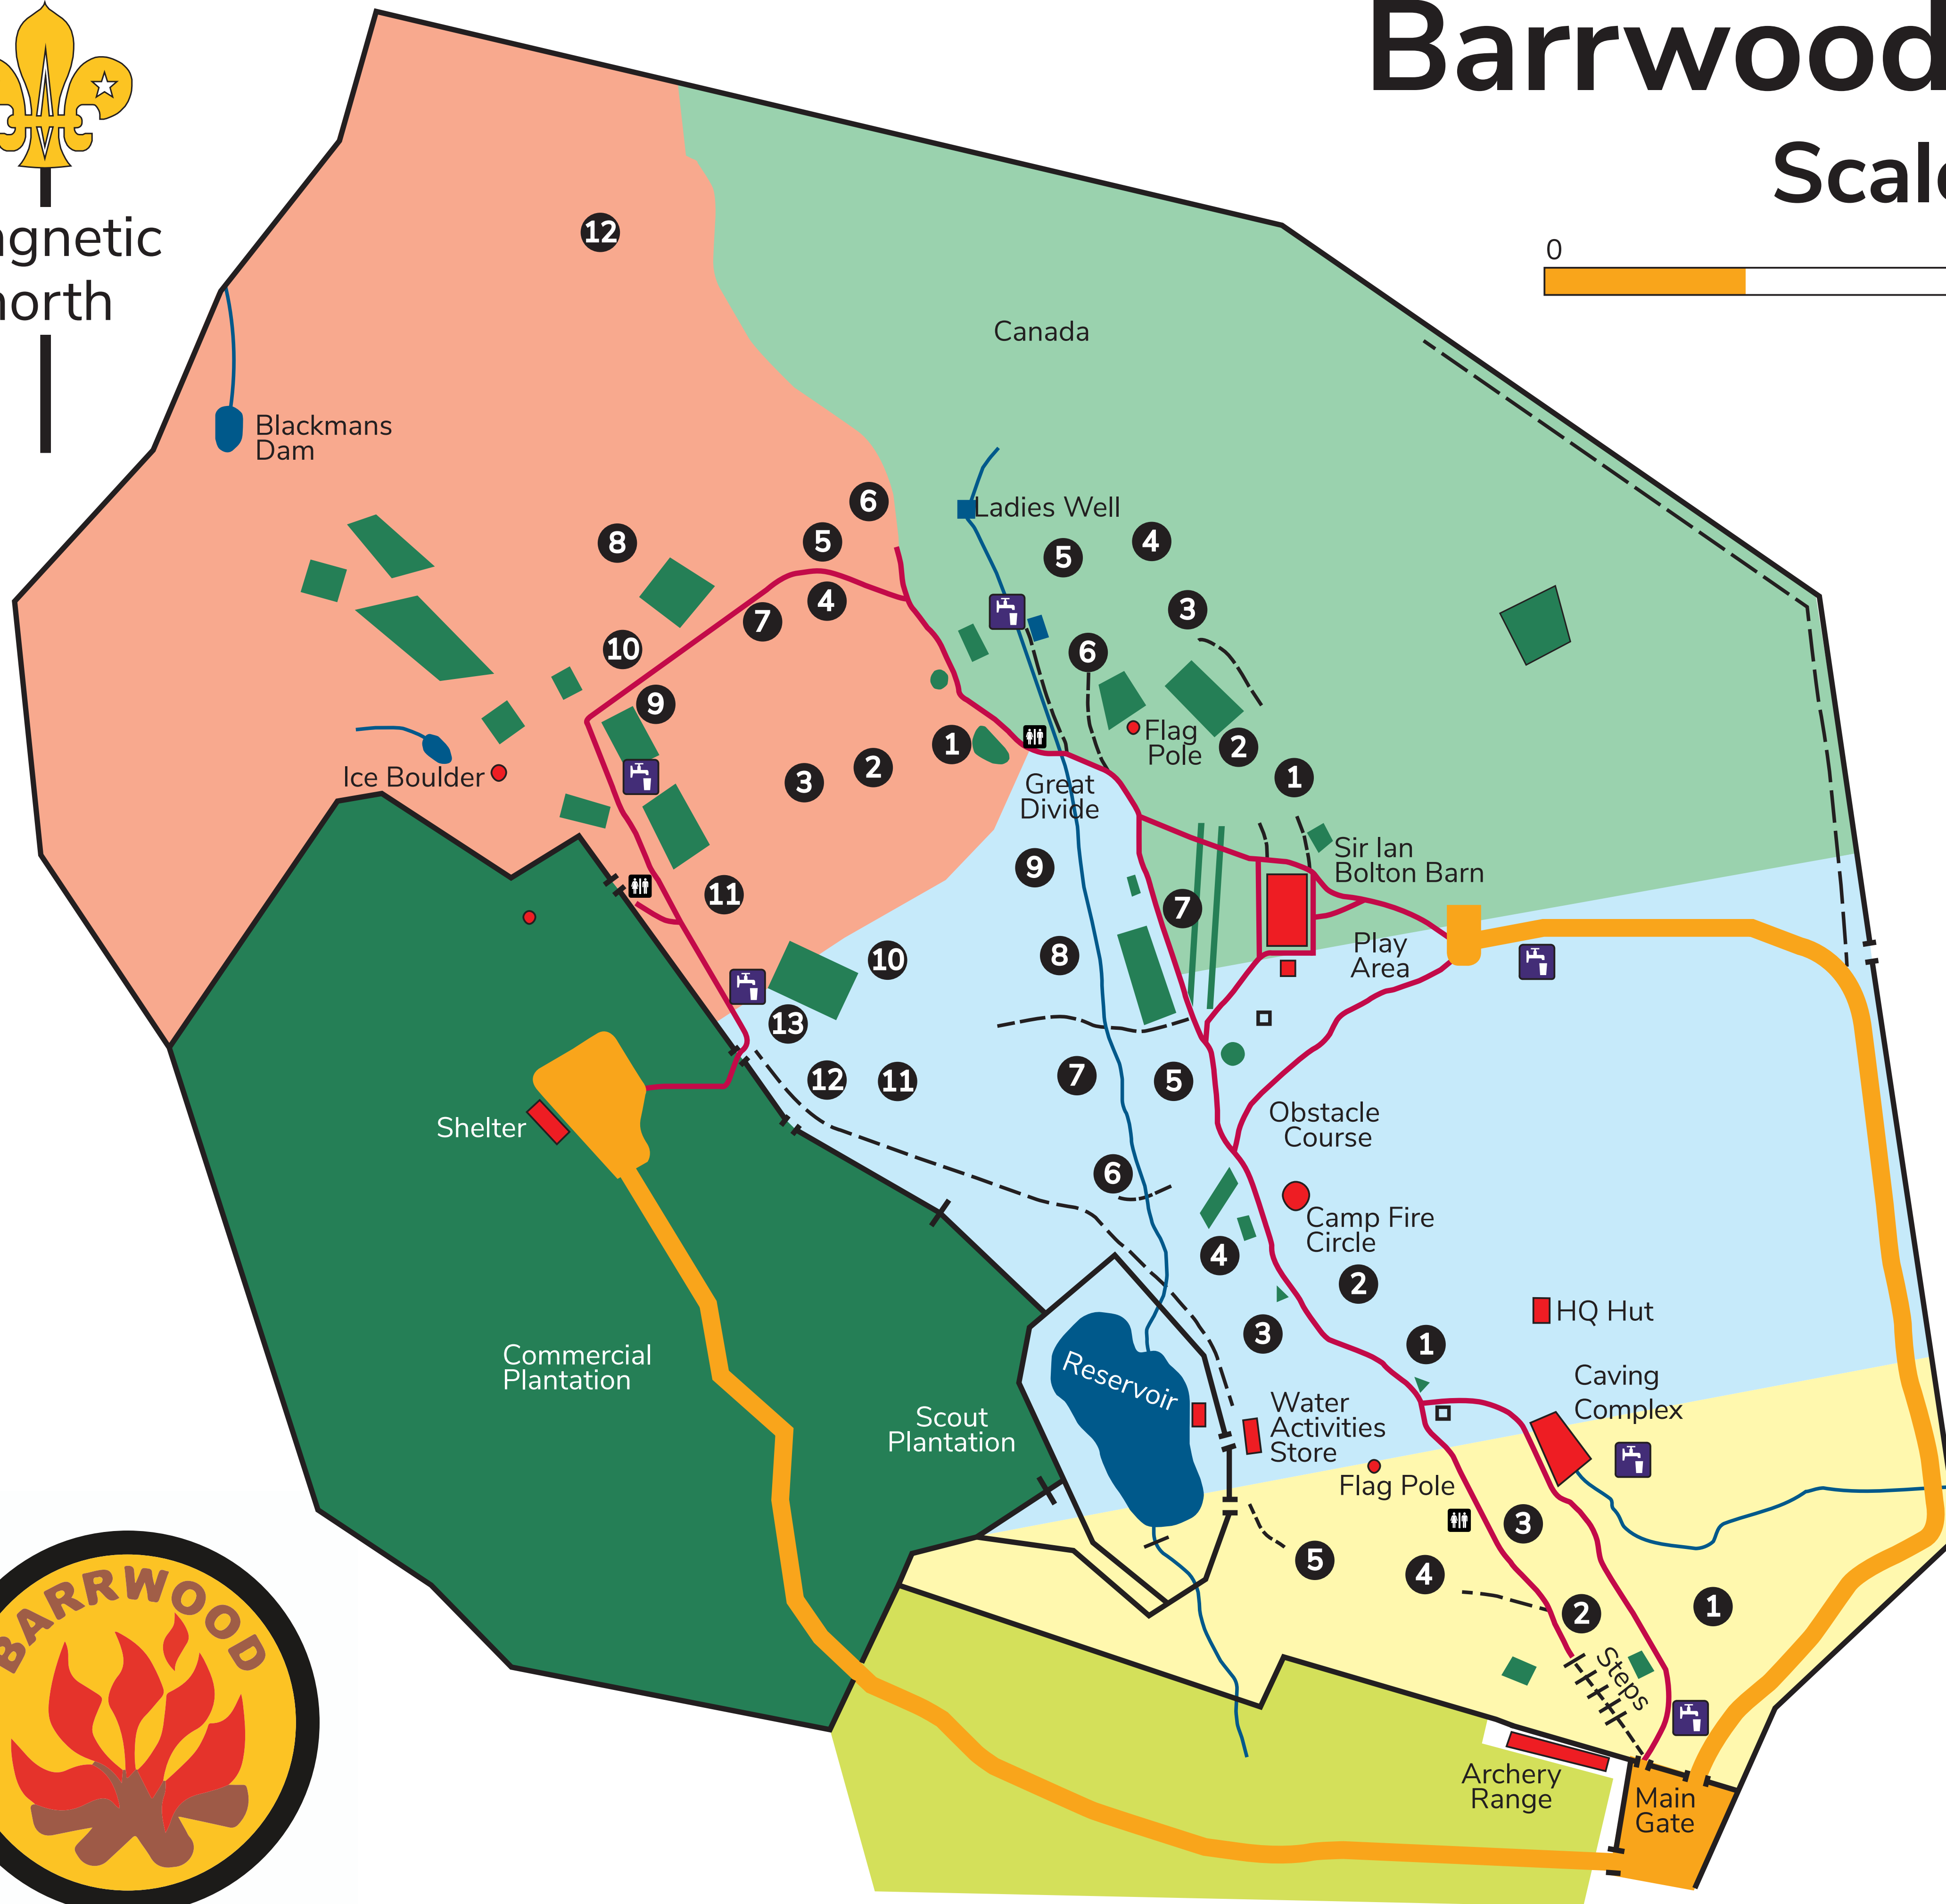

Barrwood General Map

Scale 1 : 5000

Key

-  Buildings
-  Plantation
-  Campsite
-  Urinal
-  Composting Toilet
-  Water Tap
-  Boundary
-  Ditch with Water
-  Footpath
-  Accessible Path
-  Access Road

The campsite is owned, maintained and operated by the Barrwood Trust in support of Scouting.