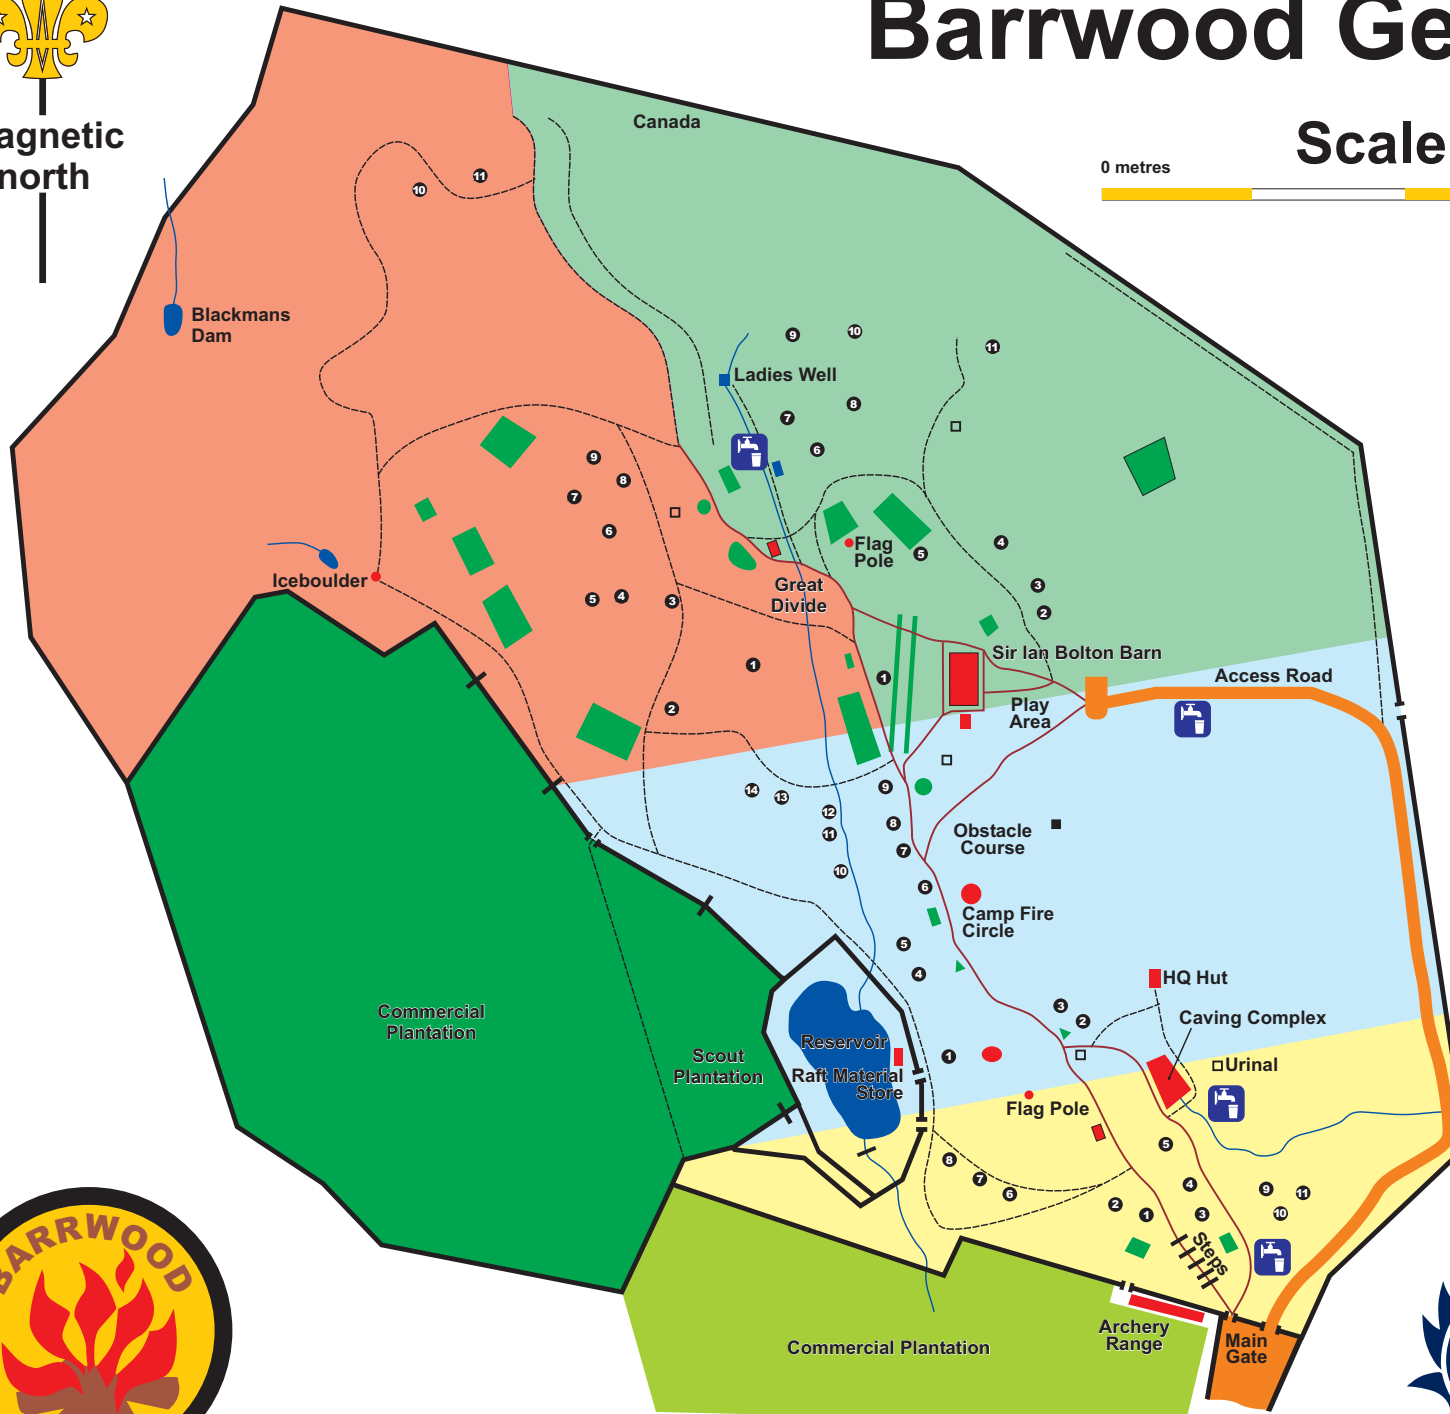

magnetic north

Barrwood General Map

Scale 1:5,000

Key:

-  Buildings
-  Plantations
-  Urinal
-  WC
-  WC
-  Fire Site
-  Ditch with Water
-  Water Tap
-  Foot Path
-  Wall/Fence
-  Foot Path - Suitable For Wheelchairs